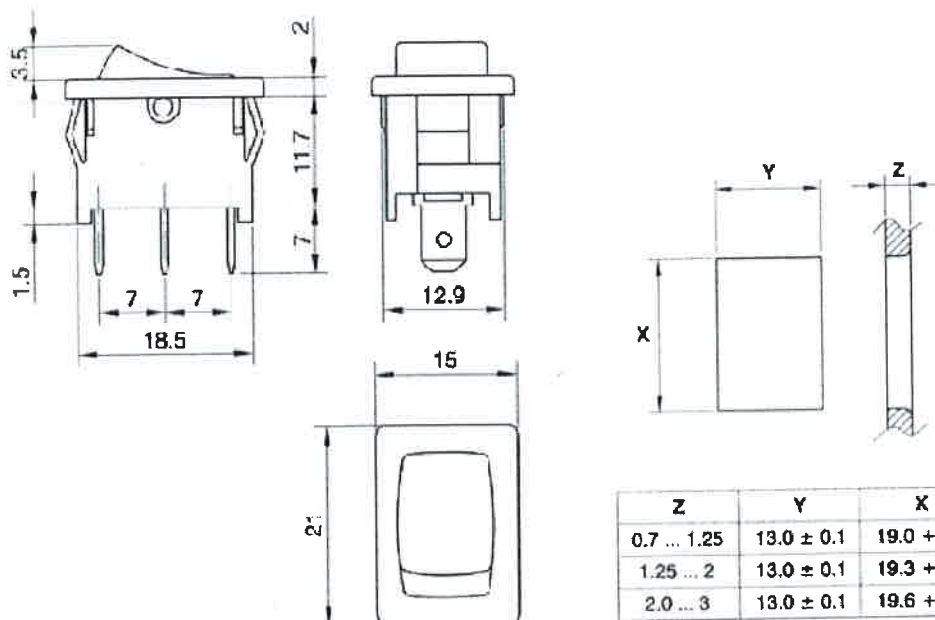

Data sheet

Article-Description

Momentary Switch Type 3633

6 (2) A, 250 V, 1-pole, normally open contact, T 125°,
non-illuminated,
 fitting dimensions 19 x 13 mm,
 faston 4,8 x 0,8 mm

Article-Picture

<i>inter BÄR-No.</i>	<i>colour</i>
3633-006.22	housing/rocker black/black