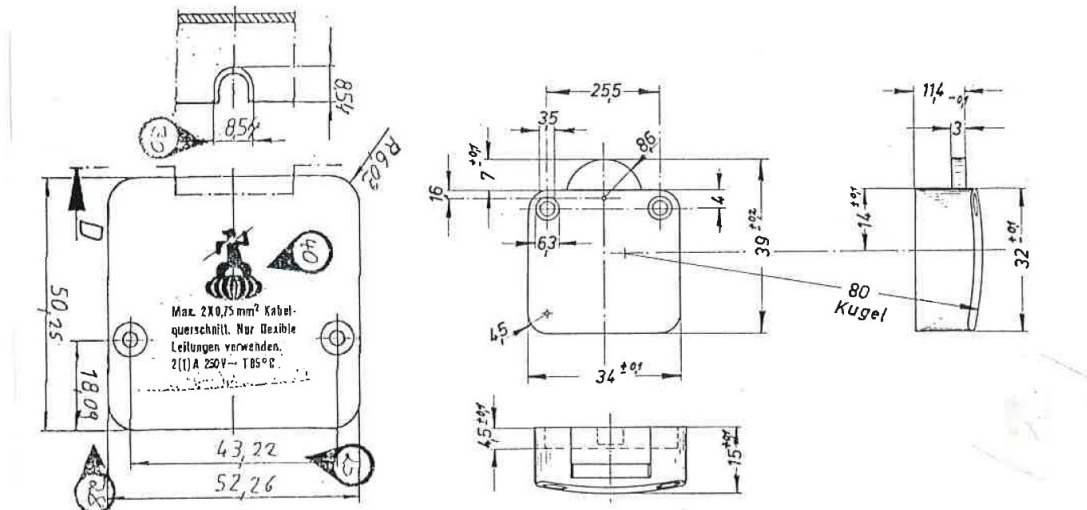

Data sheet

Article Description

Console Push-Button Type 5120 with additional housing

2 (1) A, 250 V, **1-pole**, opener, T 85 ° C, for phono, windows and furniture, with strain relief, twin-hole-fitting, hole distance 43 mm, hole size Ø 3,5 mm, screw terminals,

Article Picture

with spring contact

Attention! Please mind installation according to the VDE-regulations, e.g. screw it only onto insulating material!

inter BÄR-No.	Colour housing	roll
5120-003.05	white	white
5120-004.05	black	black