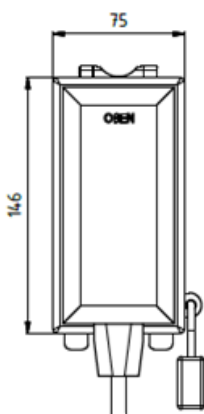

- not suitable for outdoor use!!! -

1